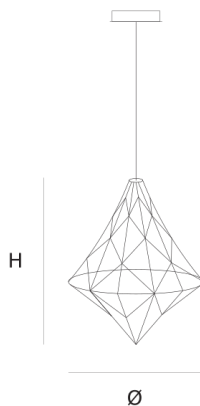

Product data sheet

Date: April 27th 2023

ABOUT NOBILIS CHANDELIER

by Jan Pauwels

A modern reinterpretation of grandma's old chandelier. The E10 light bulbs and tiny metal rods are the only two basic elements of this light fixture. They give the fixture its shape and structure.

DIMENSIONS

Ø 55 cm 21.7 inch
H 70 cm 27.6 inch

LIGHTSOURCE

67 x led E10, 12V/0,33W,
2600K, 1541LM

FINISH

Nickel
Brass
Blackbrass

TYPE.NR

CANOPY

Ø 20 cm 7.9 inch
H 5 cm 2 inch

INCLUDED

Yes

CABLELENGTH

Up to 200 cm 78 inch

TYPE	Chandelier
STANDARD	
OPTIONAL	3000K or 3500K led.
TRANSFORMER/DRIVER	SCPpower KVF-12030-TDW
DIMMING	leading and trailing edge
CLASSIFICATION	UL no IP20 yes